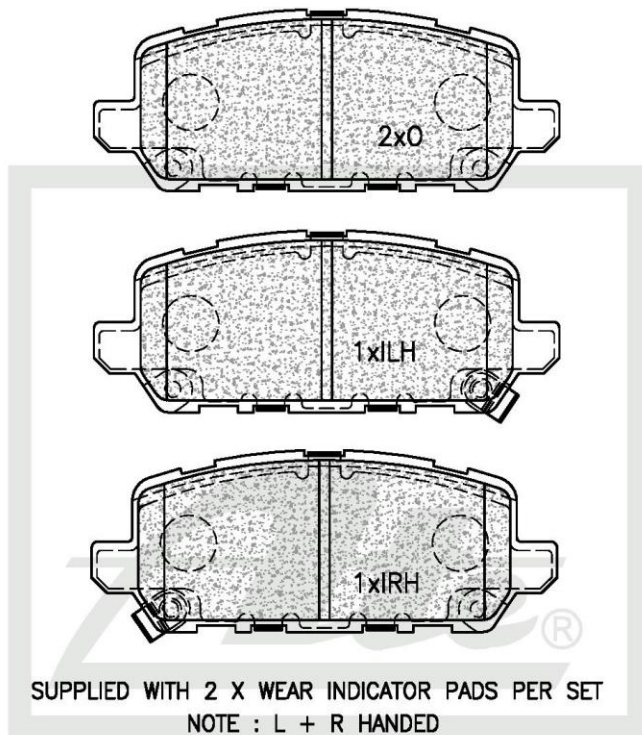

Drawing

← 116.4 → 45.5 ← 16.7 →

Details of New Part

BRAKE PAD - REAR

Brake Pad Sizes:

Length - 116.4mm

Height - 45.5mm

Thickness - 16.7mm

Box Dimensions

Weight - 1135g

L - 150mm

H - 55mm

W - 105mm

Barcode

Vehicle Applications

HONDA HR-V (RU); 2014-